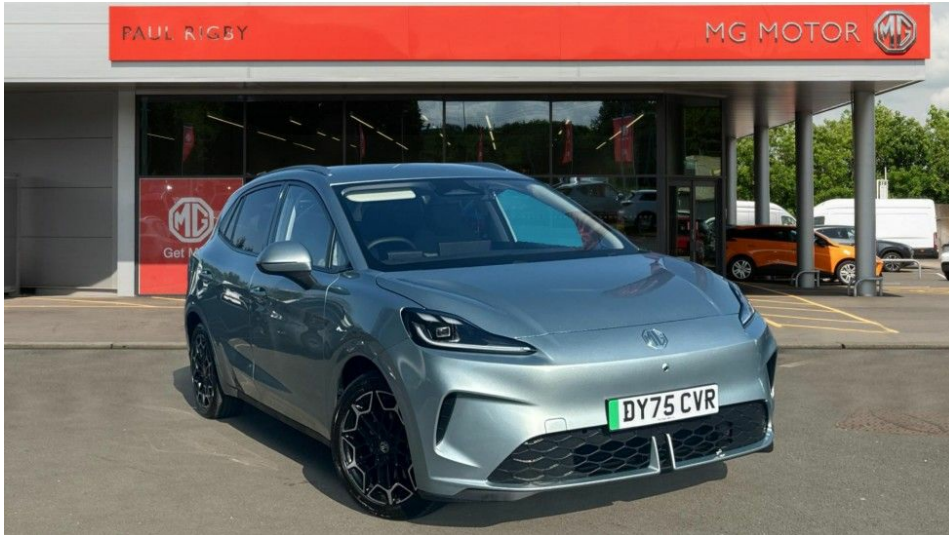

# 2026(75) MG MG4 URBAN

£19,995

53.9kWh Premium Long Range Hatchback 5dr Electric Auto

(160 ps) Automatic

Registered  
2026(75)

Mileage  
3,185 miles

Engine Size  
N/A

Fuel Type  
Electric